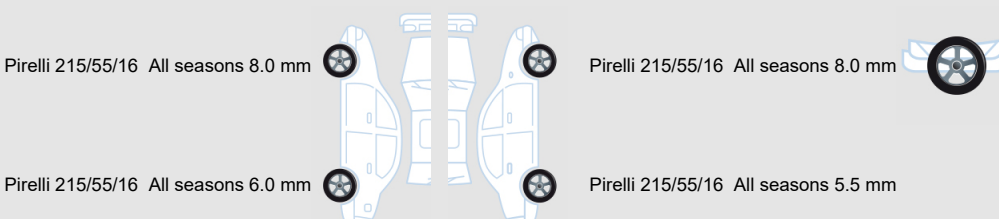

Vehicle details

VIN	W0VBD6EN4 KG341017	Brand	OPEL	Maintenance date	-
Licence Plate	31-DM-R8	Model	ASTRA 1.6 CDTI 81KW S/S 120 Jaar Edition 5d	Maintenance mileage	-
Registration date	10/02/2019	Year	2019	Exterior Color	Silver Metallic
Odometer	165 913 km	Engine size	1598	interior Color	Black
Fuel	Diesel	Body Type	-	Next technical inspection	-
Seats	-	Transmission	Manual	CO2	-
Doors	5	Gears	-		

Inspection Details

Inspection date	09/12/2024	Inspection loc.	LCC3 Alphen Leseman

Generic equipment

Manual air-conditioning	✓
Cruise control	✓
GPS system	✓
Alloy wheel rims	✓
Electric seats	✓
Metallic paint	✓
Central locking	✓
Electric windows	✓
Park Distance Control	✓
Audio System	✓

Removable element

Spare wheel kit	✓
Rear parcel shelf	✓

Technical Document

User manual	✓
Warranty booklet	✓
Key	✓
Remote key	✓
Sat Nav CD ROM Software	✓

Tyres

Exterior