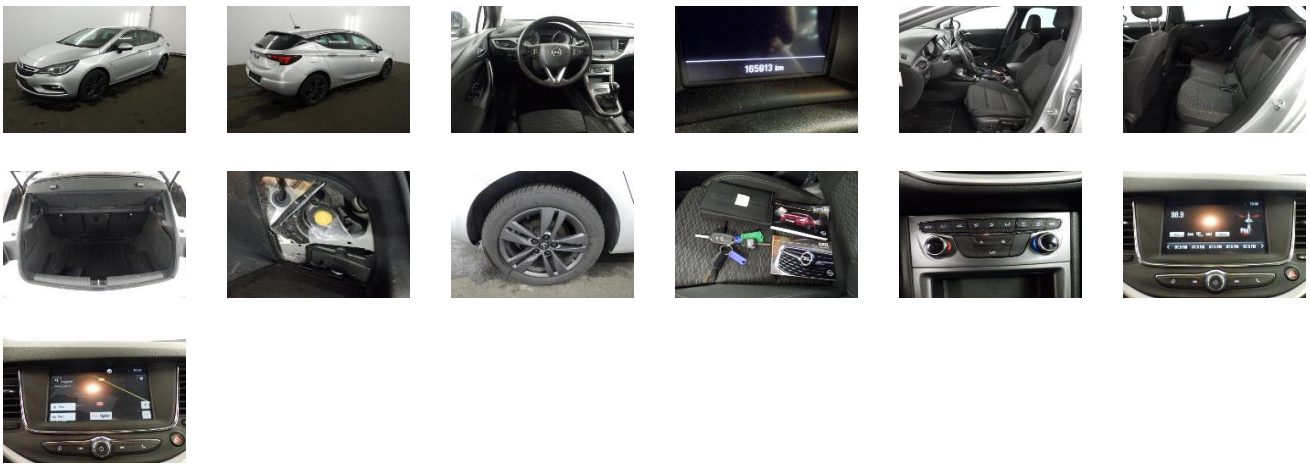

Vehicle details

VIN	W0VBD6EN4 KG341017	Brand	OPEL	Maintenance date	-
Licence Plate	31-DM-R8	Model	ASTRA 1.6 CDTI 81KW S/S 120 Jaar Edition 5d	Maintenance mileage	-
Registration date	10/02/2019	Year	2019	Exterior Color	Silver Metallic
Odometer	165 913 km	Engine size	1598	interior Color	Black
Fuel	Diesel	Body Type	-	Next technical inspection	-
Seats	-	Transmission	Manual	CO2	-
Doors	5	Gears	-		

Inspection Details

Inspection date	09/12/2024	Inspection loc.	LCC3 Alphen Leseman
-----------------	------------	-----------------	---------------------

Generic equipment

Manual air-conditioning	✓
Cruise control	✓
GPS system	✓
Alloy wheel rims	✓
Electric seats	✓
Metallic paint	✓
Central locking	✓
Electric windows	✓
Park Distance Control	✓
Audio System	✓