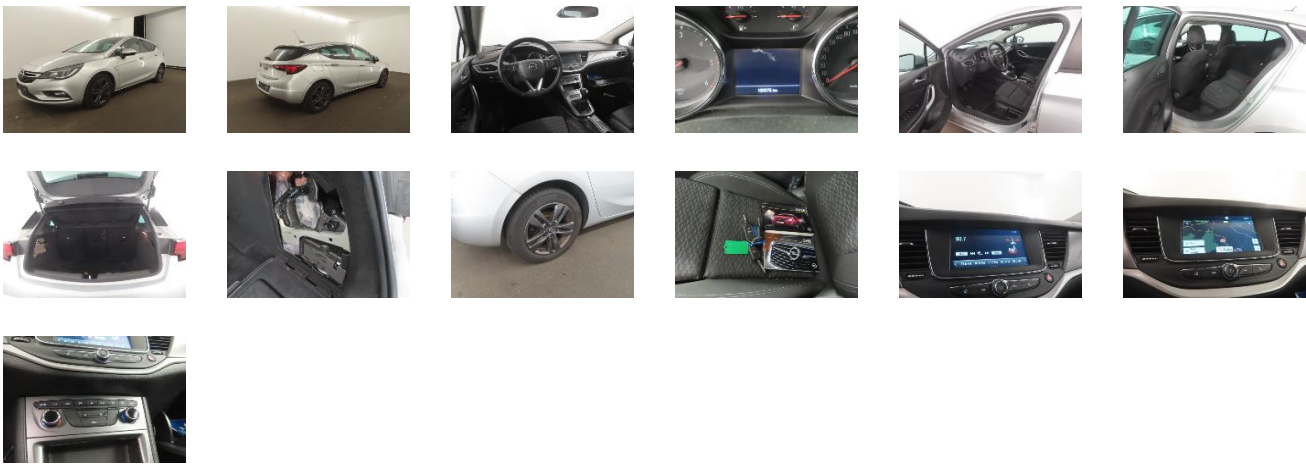

Vehicle details

VIN	W0VBD6EN2 KG339900	Brand	OPEL	Maintenance date	-
Licence Plate	33-DM-R8	Model	ASTRA 1.6 CDTI 81KW S/S 120 Jaar Edition 5d	Maintenance mileage	-
Registration date	10/02/2019	Year	2019	Exterior Color	Silver Metallic
Odometer	130 376 km	Engine size	1598	interior Color	Grey
Fuel	Diesel	Body Type	-	Next technical inspection	-
Seats	-	Transmission	Manual	CO2	-
Doors	5	Gears	-		

Inspection Details

Inspection date	12/12/2024	Inspection loc.	LCC3 Alphen Leseman
-----------------	------------	-----------------	---------------------

Generic equipment

Automated air-conditioning	✓
Cruise control	✓
GPS system	✓
Alloy wheel rims	✓
Metallic paint	✓
Central locking	✓
Electric windows	✓
Park Distance Control	✓
Audio System	✓