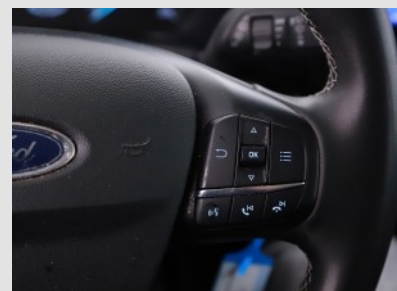

⚙️ Extra options